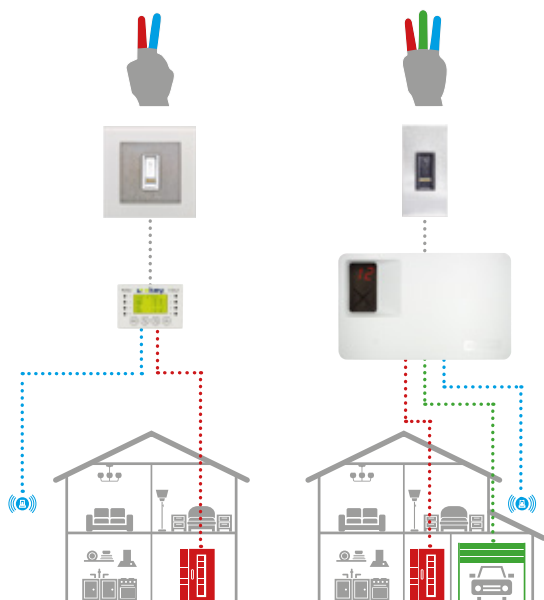

Your finger is always on hand!

Keys, cards and codes can be lost,
forgotten or passed on ...

Your fingerprint can't!

ekey home

Single-point access solutions.

Control up to 3 functions with just one finger scanner*.

- can store up to 99 fingerprints
- can be used to control from 1 to 3 functions (e.g. door, gate and alarm system)
- easy to operate with central user administration directly via the control panel
- or by using the ekey home app (*ekey finger scanner integra Bluetooth*)
- optional: Card access (RFID) is possible
-> can also store up to 99 cards

*alternatively: Code pad (keypad) -> can store up to 99 codes

ekey multi

Multi-point access solutions.

4 finger scanners* are managed by a single control panel.

- can store up to 99 fingerprints
- supports up to 4 finger scanners
- can be used to control up to 4 functions
- individually programmable time slots
- access log recording for every finger scanner
- easy to operate with central user administration directly via the control panel
- user permissions can be assigned on a personalized basis (based on location and time)
- vacation or permanent program
- optional: Card access (RFID) is possible
-> can also store up to 99 cards

keypad

The ekey code pad – an alternative to the finger scanner.

ekey lock

Radio cylinder for retrofitting all ekey fingerprint access solutions.

ekey makes your home more intelligent!
ekey knows, who is coming home!