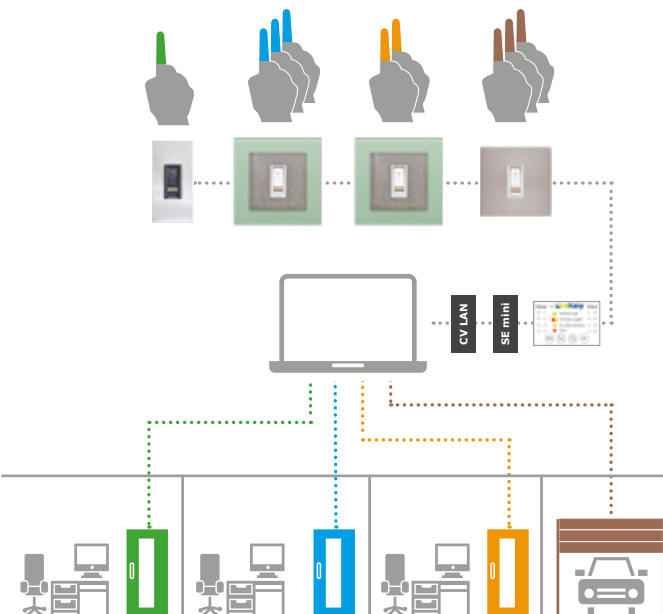

- can store up to 99 fingerprints
- can be used to control from 1 to 3 functions (e.g. door, gate and alarm system)
- easy to operate with central user administration directly via the control panel
- or by using the ekey home app (*ekey finger scanner integra Bluetooth*)
- optional: Card access (RFID) is possible
-> can also store up to 99 cards

*alternatively: Code pad (keypad) -> can store up to 99 codes

ekey multi

Multi-point access solutions.

4 finger scanners* are managed by a single control panel.

- can store up to 99 fingerprints
- supports up to 4 finger scanners
- can be used to control up to 4 functions
- individually programmable time slots
- access log recording for every finger scanner
- easy to operate with central user administration directly via the control panel
- user permissions can be assigned on a personalized basis (based on location and time)
- vacation or permanent program
- optional: Card access (RFID) is possible
-> can also store up to 99 cards

*alternatively: Code pad (keypad) -> can store up to 99 codes

ekey net

Network access solutions.

The networkable access solution for companies, organizations and discerning households.

- each finger scanner* can store up to 2,000 fingerprints
- supports up to 80 finger scanners
- can be used to control up to 4 functions
- programmable time slots
- access log recording for every finger scanner
- supports cross-site administration
- central administration via PC
- calendar function
- interfaces for establishing external connections
- optional: Card access (RFID) is possible
-> can also store up to 2,000 cards

integra

For cavity wall or outlet mounting and integration into doors.

arte

For almost invisible integration into door leaves, door pulls and fittings.

FSB

Award-winning designer door pull with integrated ekey finger scanner.