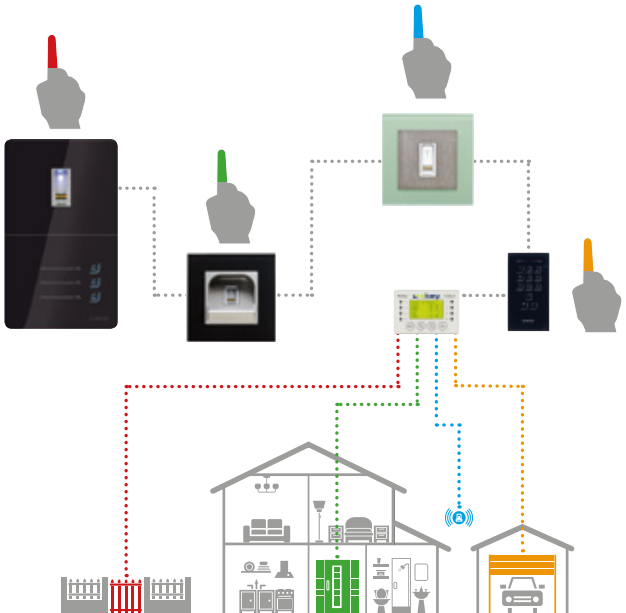

Your finger is always on hand!

Keys, cards and codes can be lost,
forgotten or passed on ...

Your fingerprint can't!

ekey home

Single-point access solutions.

Control up to 3 functions with just one finger scanner*.

- can store up to 99 fingerprints
- can be used to control from 1 to 3 functions (e.g. door, gate and alarm system)
- easy to operate with central user administration directly via the control panel
- or by using the ekey home app (*ekey finger scanner integra Bluetooth*)
- optional: Card access (RFID) is possible
-> can also store up to 99 cards

*alternatively: Code pad (keypad) -> can store up to 99 codes

ekey multi

Multi-point access solutions.

4 finger scanners* are managed by a single control panel.

- can store up to 99 fingerprints
- supports up to 4 finger scanners
- can be used to control up to 4 functions
- individually programmable time slots
- access log recording for every finger scanner
- easy to operate with central user administration directly via the control panel
- user permissions can be assigned on a personalized basis (based on location and time)
- vacation or permanent program
- optional: Card access (RFID) is possible
-> can also store up to 99 cards

keypad

The ekey code pad – an alternative to the finger scanner.

ekey lock

Radio cylinder for retrofitting all ekey fingerprint access solutions.

ekey makes your home more intelligent!
ekey knows, who is coming home!