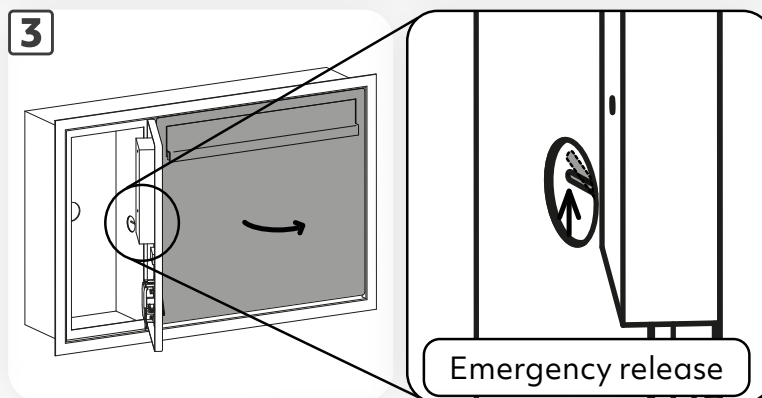

# Mounting instructions ekey sLine

HELLO mailbox (flush-mounted) with DoorBird door station

YOUR FINGER. YOUR KEY.

ID432/833/0/841: Version 1, 2025-03-06

850822