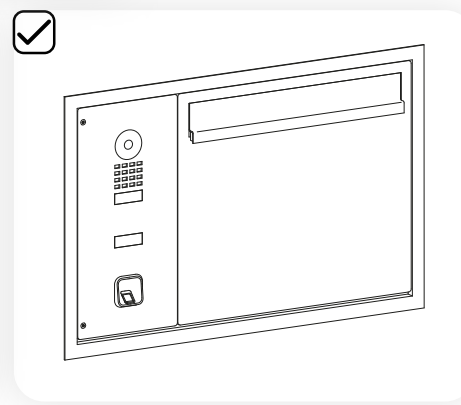

# Mounting instructions ekey sLine

HELLO mailbox (flush-mounted) with DoorBird door station

YOUR FINGER. YOUR KEY.

ID432/833/0/841: Version 1, 2025-03-06

850822