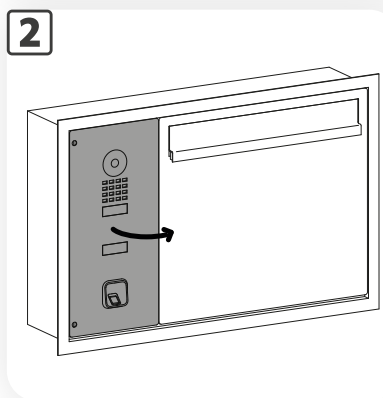

# Mounting instructions ekey sLine

HELLO mailbox (flush-mounted) with DoorBird door station

YOUR FINGER. YOUR KEY.

ID432/833/0/841: Version 1, 2025-03-06

850822