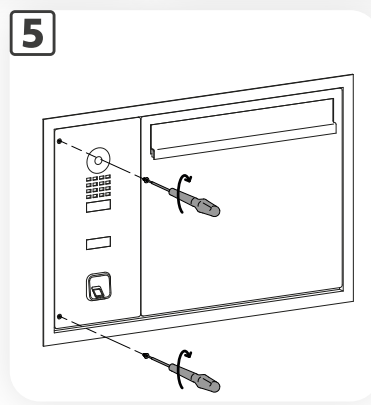

# Mounting instructions ekey sLine

HELLO mailbox (flush-mounted) with DoorBird door station

YOUR FINGER. YOUR KEY.

ID432/833/0/841: Version 1, 2025-03-06

850822