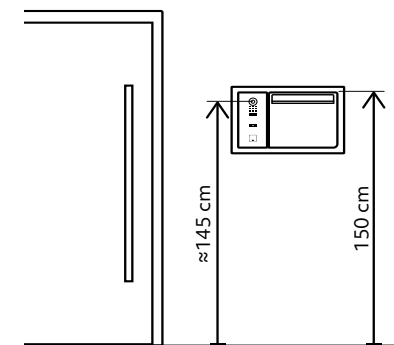

# Mounting instructions ekey sLine

HELLO mailbox (flush-mounted) with DoorBird door station

YOUR FINGER. YOUR KEY.

ID432/833/0/841: Version 1, 2025-03-06

850822

## RECOMMENDED MOUNTING HEIGHT