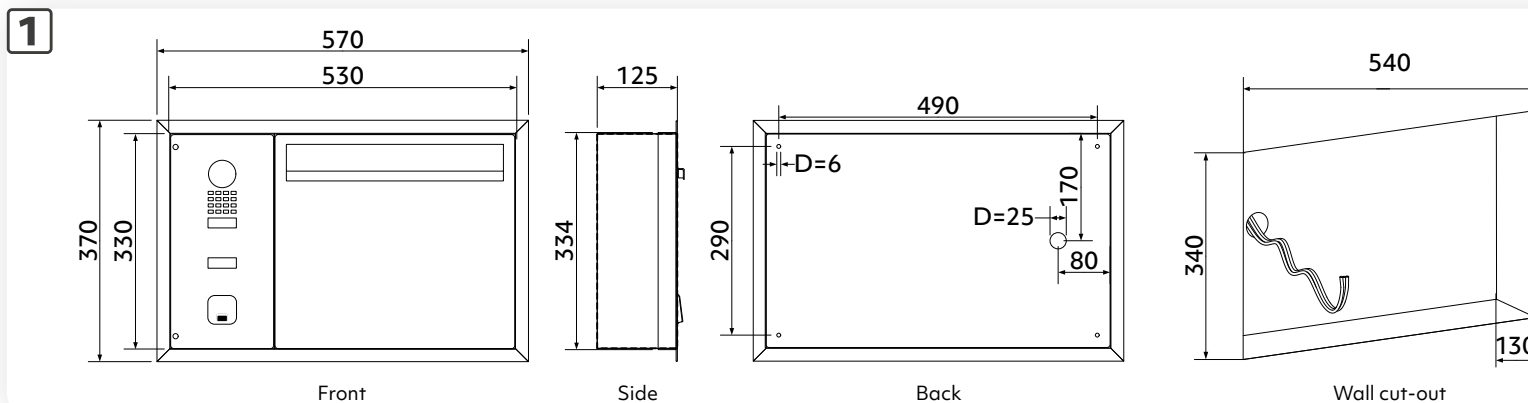

# Mounting instructions ekey sLine

HELLO mailbox (flush-mounted) with DoorBird door station

YOUR FINGER. YOUR KEY.

ID432/833/0/841: Version 1, 2025-03-06

850822

## RECOMMENDED MOUNTING HEIGHT