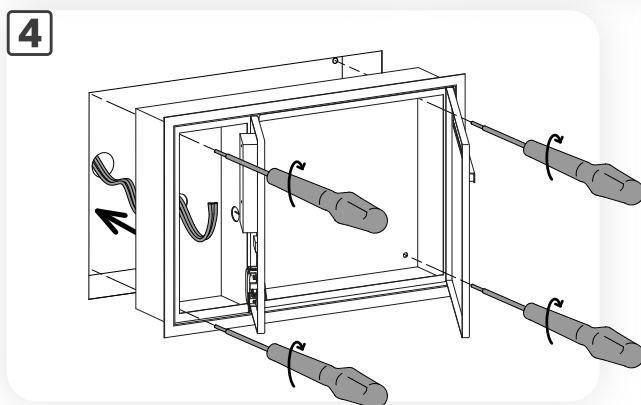

# Mounting instructions ekey sLine

HELLO mailbox (flush-mounted) with DoorBird door station

YOUR FINGER. YOUR KEY.

ID432/833/0/841: Version 1, 2025-03-06

850822

## RECOMMENDED MOUNTING HEIGHT