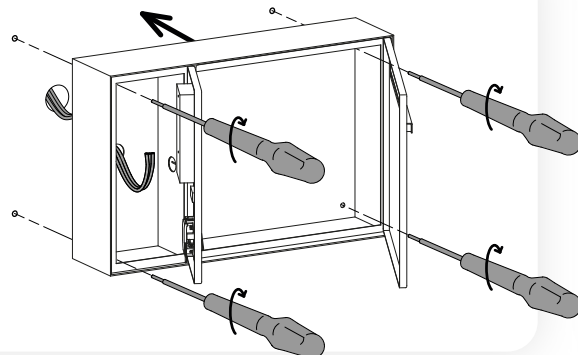

Mounting instructions ekey sLine

HELLO mailbox (surface-mounted) with DoorBird door station

YOUR FINGER. YOUR KEY.

ID431/832/0/840: Version 1, 2025-03-06

850821

1

2

3

4

5

✓

RECOMMENDED MOUNTING HEIGHT

⚠ ATTENTION

Property damage in the event of incorrect mounting and wiring: The system devices are operated using electricity. They could be destroyed if they are mounted and wired incorrectly. Mount and wire the system devices correctly before connecting the power.