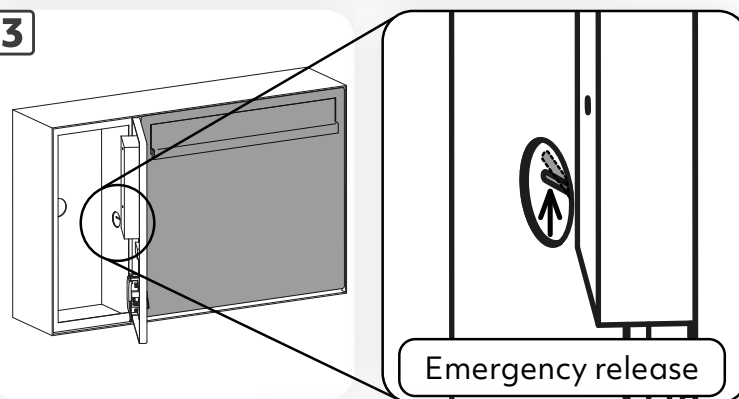

Mounting instructions ekey sLine

HELLO mailbox (surface-mounted) with DoorBird door station

YOUR FINGER. YOUR KEY.

ID431/832/0/840: Version 1, 2025-03-06

850821

1

2

3

4

5

✓

RECOMMENDED MOUNTING HEIGHT

⚠ ATTENTION

Property damage in the event of incorrect mounting and wiring: The system devices are operated using electricity. They could be destroyed if they are mounted and wired incorrectly. Mount and wire the system devices correctly before connecting the power.