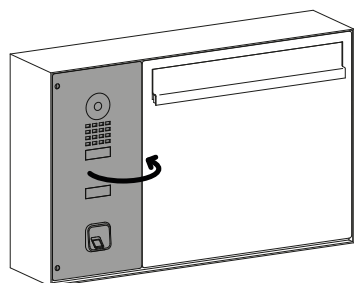

Mounting instructions ekey sLine

HELLO mailbox (surface-mounted) with DoorBird door station

YOUR FINGER. YOUR KEY.

ID431/832/0/840: Version 1, 2025-03-06

850821

1

2

3

4

5

✓

RECOMMENDED MOUNTING HEIGHT

⚠ ATTENTION

Property damage in the event of incorrect mounting and wiring: The system devices are operated using electricity. They could be destroyed if they are mounted and wired incorrectly. Mount and wire the system devices correctly before connecting the power.