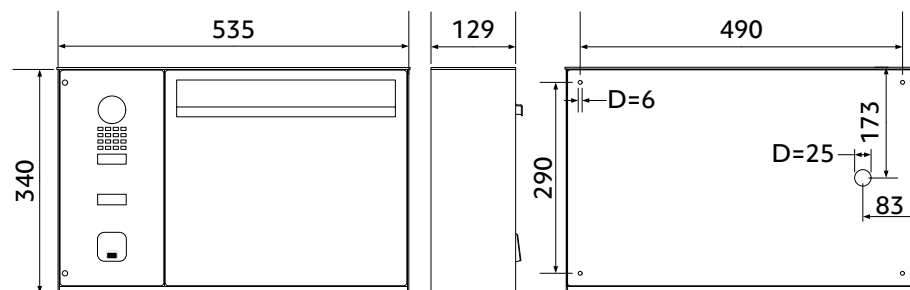

Mounting instructions ekey sLine

HELLO mailbox (surface-mounted) with DoorBird door station

YOUR FINGER. YOUR KEY.

ID431/832/0/840: Version 1, 2025-03-06

850821

1

2

3

4

5

✓

RECOMMENDED MOUNTING HEIGHT

⚠ ATTENTION

Property damage in the event of incorrect mounting and wiring: The system devices are operated using electricity. They could be destroyed if they are mounted and wired incorrectly. Mount and wire the system devices correctly before connecting the power.