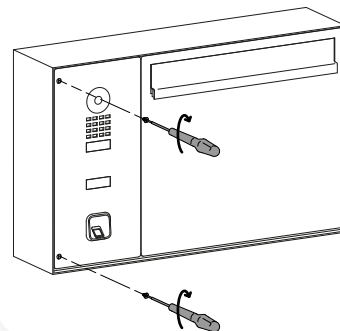

Mounting instructions ekey sLine

HELLO mailbox (surface-mounted) with DoorBird door station

YOUR FINGER. YOUR KEY.

ID431/832/0/840: Version 1, 2025-03-06

850821

1

2

3

4

5

✓

RECOMMENDED MOUNTING HEIGHT

⚠ ATTENTION

Property damage in the event of incorrect mounting and wiring: The system devices are operated using electricity. They could be destroyed if they are mounted and wired incorrectly. Mount and wire the system devices correctly before connecting the power.